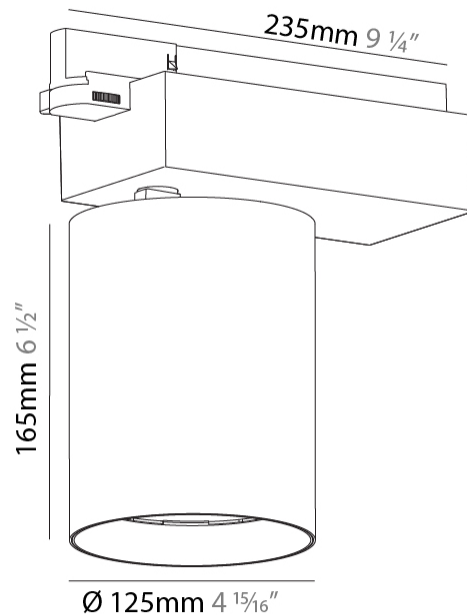

GENERAL

Series: Centriq
Subseries: Centriq 125
Brand: Prolicht
Division: Architectural
Mounting Type: Track
Mounting Location: Ceiling
Subcategory: Spots

PHYSICAL

Shape: Cylinder
Diameter (mm): 125
Diameter (in): 4 ¹⁵/₁₆
Length (mm): 235
Length (in): 9 ¹/₄
Height (mm): 165
Height (in): 6 ¹/₂
Light Distribution: Adjustable / Direct
Fixture Finish: SSR / BKV / CWI / CRY / HAB / UFT / ITA / RUA / FTG / MYG / LOD / PUS / FRO / FUP / KIA / POP / BLS / SPG / MEY / GOH / GUM / CHC / COM / ABZ / JAG / OBR / MOS / ROR
Fixture Material: Aluminum

ELECTRICAL

Lamp Type: LED (Zhaga Standard)
Input Wattage (W): 55 / 54
Total Output Wattage (W): 49.5 / 48.6
Dimming: Tri-Mode (Non-Dimming and Phase Dimming (120Vac only) and 0-10V Dimming)
Driver Included: Yes
Driver Location: Integrated
Driver Type: Constant Current - Universal
Driver Class: Class 2
Input Voltage (V): 120 - 277
Constant Current (MA): 1400

LED

Number of LEDs: 1
Color Temperature (°K): 3000 / 3500 / 4000
Max. Delivered Lumen (lm): 5250 / 4498 / 4590
Nominal Lumen (lm): 6030 / 5165 / 5270
CRI: >90 CRI
Lamp Life (hrs): 50000

OPTICAL

Reflector°: 16 / 26 / 42
Adjustability: Rotational 340°; Tilt 90°

RATINGS AND CERTIFICATIONS

Certified By: Certified for North American Standards
IP rating: IP20