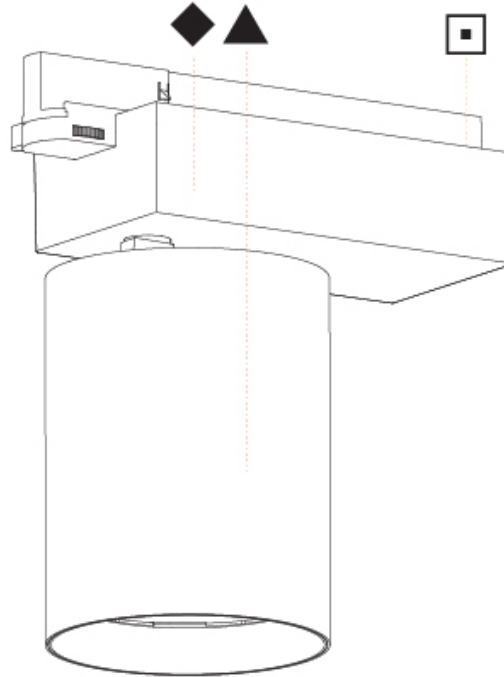

CENTRIQ 125 TRACK

A3T027-

PROJECT

TYPE

SPECIFIER

QUANTITY

DATE

A